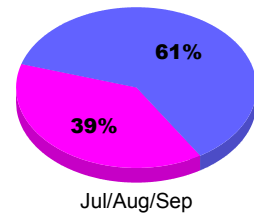

Membership Results
2010-2011

Membership
2009-2010

Month	Net Memb Goal	Actual New Memb	Actual Dropped Memb	Gain/Loss of Memb	Gain/Loss of Memb
Jul/Aug/Sep	5	40	-54	-14	-31
Totals	5	40	-54	-14	-31

Membership Results 2010-2011

Goal, New, Dropped, Gain/Loss

Comparison of Membership Gain/Loss

Current Year Compared to the Previous Year

Gender Comparison 2010-2011

■ Male ■ Female