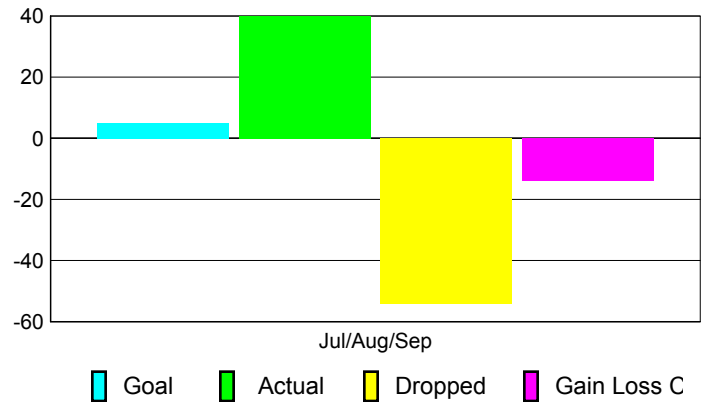

Membership Results 2010-2011

Goal, New, Dropped, Gain/Loss